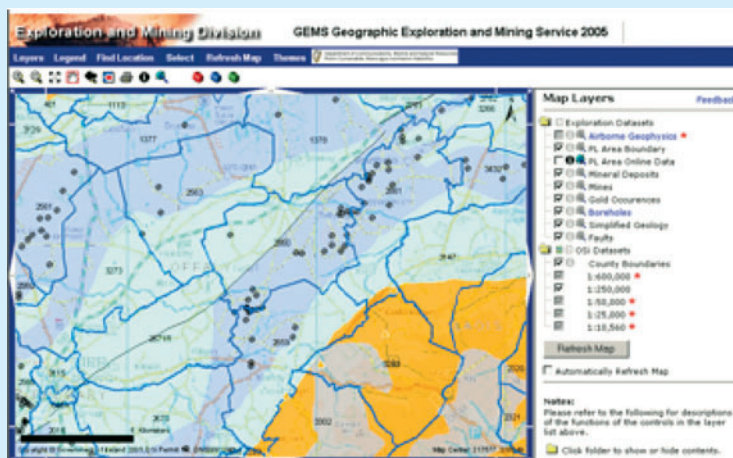

The MAPS Initiative

Your Exploration Gateway to Ireland

www.minex.ie

The Maps (Minerals Administration Programme Support) Initiative is a major e-Enabled project by the Government of Ireland to enhance data availability, ease of business transactions and the regulatory service to the minerals industry.

What you get

- Free access to all publicly available data sets held by the Exploration and Mining Division on the internet with GIS functionality. This includes the status of exploration ground, administrative history, exploration company reports, geological data, airborne geophysical data, mineral deposit and historic mine site information, and any environmental constraints.