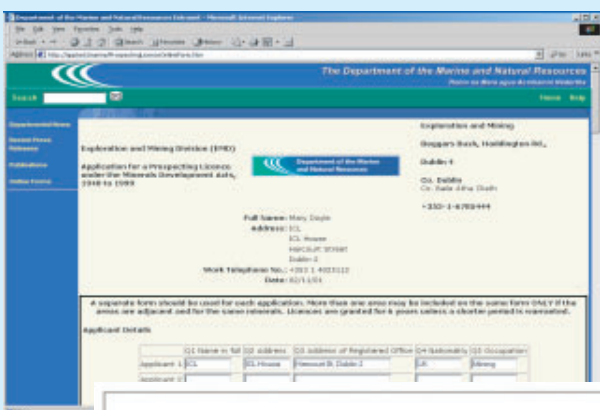

The MAPS Initiative

Your Exploration Gateway to Ireland

www.minex.ie

The Maps (Minerals Administration Programme Support) Initiative is a major e-Enabled project by the Government of Ireland to enhance data availability, ease of business transactions and the regulatory service to the minerals industry.

What you get

- Free access to all publicly available data sets held by the Exploration and Mining Division on the internet with GIS functionality. This includes the status of exploration ground, administrative history, exploration company reports, geological data, airborne geophysical data, mineral deposit and historic mine site information, and any environmental constraints.