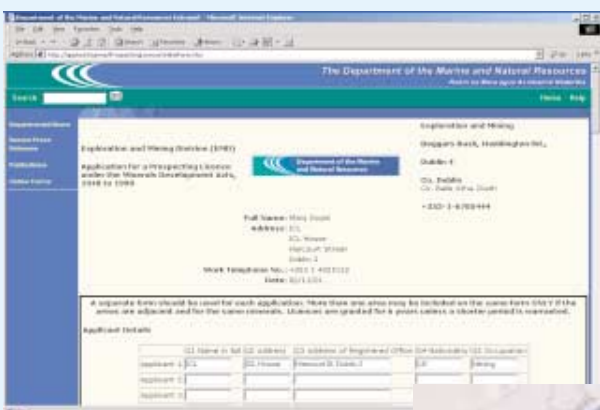

The MAPS Initiative

Your Exploration Gateway to Ireland

www.emd.ie

The MAPS (Minerals Administration Programme Support) Initiative is a major e-Enabled project by the Government of Ireland to enhance data availability, ease of business transactions and the regulatory service to the minerals industry.

What you will get

- **Free access to all publicly available data sets** held by the Exploration and Mining Division **on the internet with GIS functionality.** This includes the status of exploration ground, administrative history, exploration company reports, geological data, airborne geophysical data and any environmental constraints.